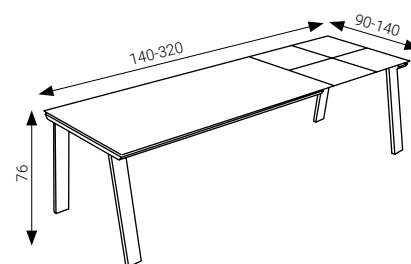

## especificaciones / specifications

Mesa fija o extensible rectangular con acabado de encimera y base personalizable.  
 Acabado encimera: todos  
 Acabado base: metal epoxy.  
 Rectangular fixed or removable table with customizable top and base finish.  
 Top finish: all  
 Base finish: epoxy metal.

### mesa fija con bisel fibracolor / fixed table with fibracolor bevel

dimensiones / measures			
140x90 cm	-	6	-
160x90 cm	-	6	-
180x90 cm	-	8	-
160x100 cm	-	6	-
180x100 cm	-	8	-
200x100 cm	-	8	-
220x100 cm	-	8	-
250x100 cm	-	10	-
300x100 cm	-	14	-
250x125 cm	-	12	-
300x125 cm	-	14	-
125x125 cm	-	8	-
140x140 cm	-	8	-

### mesa con extensible de 70 cm con bisel fibracolor / 70 cm extendable table with fibracolor bevel

dimensiones / measures			
140x90 cm	1 (70 cm)	6	8
160x90 cm	1 (70 cm)	6	8
180x90 cm	1 (70 cm)	8	8
160x100 cm	1 (70 cm)	6	10
180x100 cm	1 (70 cm)	8	8
200x100 cm	1 (70 cm)	8	10
220x100 cm	1 (70 cm)	10	10
250x100 cm	1 (70 cm)	10	14
250x125 cm	1 (70 cm)	12	16
125x125 cm	1 (70 cm)	8	10
140x140 cm	1 (70 cm)	8	10

### mesa con 2 extensibles de 50 cm con bisel fibracolor / table with 2 extendable 50 cm with fibracolor bevel

dimensiones / measures			
140x90 cm	2 (50+50 cm)	6	8
160x90 cm	2 (50+50 cm)	6	8
180x90 cm	2 (50+50 cm)	8	8
160x100 cm	2 (50+50 cm)	6	10
180x100 cm	2 (50+50 cm)	8	8
200x100 cm	2 (50+50 cm)	8	10
220x100 cm	2 (50+50 cm)	10	10
125x125 cm	2 (50+50 cm)	8	10
140x140 cm	2 (50+50 cm)	8	10